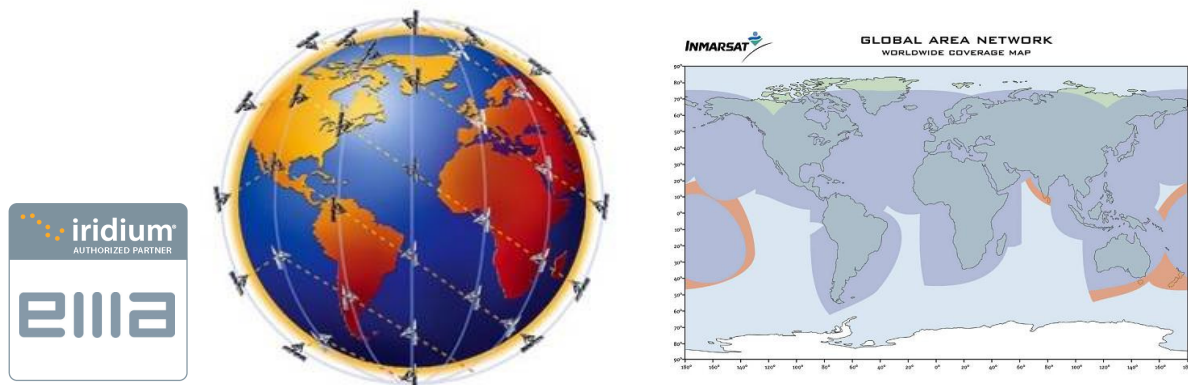

# BlueTraker<sup>®</sup> family of products: A Truly global coverage only with Iridium constellation

Type: Deployment Questions  
Date: June 2008

**Iridium constellation is the only one offering a truly 100% global coverage for tracking and monitoring from Pole to Pole**, while Inmarsat and other Satcom's covers only a part of the land and the oceans – mostly up to 70° Latitude.

Iridium Coverage Map

Inmarsat Coverage Map

Due to the Low-Earth Orbiting satellites Iridium has the shortest latency of communication (few seconds) that enables antenna to transmit less hazardous radio frequencies around it. BlueTraker<sup>®</sup> range of products are using Iridium satellite network for data transmission and bidirectional communication. This feature is just one among many that makes BlueTraker<sup>®</sup> transponders world leading tracking devices and one of a kind.